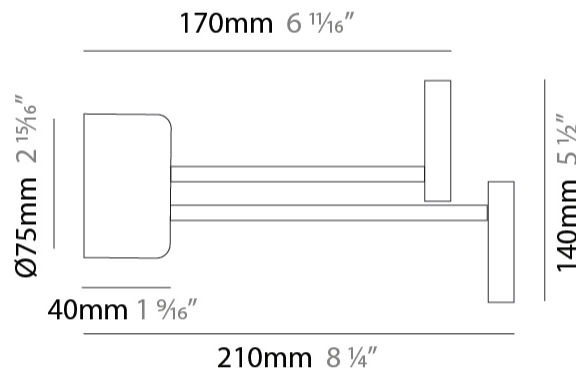

GENERAL

Series: Punto!
 Partner: Knikerboker
 Division: Design
 Installation: Surface
 Product Type: Wall Surface
 Mounting Location: Wall
 Light Distribution: Indirect

PHYSICAL

Shape: Round
 Length (mm): 110
 Length (in): 4 ⁵/₁₆
 Height (mm): 170
 Height (in): 6 ¹¹/₁₆
 Fixture Finish: [EWH](#) / [EBK](#) / [MAN](#) / [COF](#) / [PRD](#) / [SLF](#) / [GLF](#) / [CLF](#) / [BRL](#) / [GLD](#)
 Fixture Material: Steel

GENERAL

Series: Punto!
 Partner: Knikerboker
 Division: Design
 Installation: Surface
 Product Type: Wall Surface
 Mounting Location: Wall
 Light Distribution: Indirect

PHYSICAL

Shape: Round
 Length (mm): 140
 Length (in): 5 ½
 Height (mm): 210
 Height (in): 8 ¼
 Fixture Finish: [EWH](#) / [EBK](#) / [MAN](#) / [COF](#) / [PRD](#) / [SLF](#) / [GLF](#) / [CLF](#) / [BRL](#) / [GLD](#)
 Fixture Material: Steel

LED

Color Temperature (°K): 3000
 Max. Delivered Lumen (lm): 3900
 CRI: >85 CRI
 Lamp Life (hrs): 50000

OPTICAL

Adjustability: Tilt 90°

RATINGS AND CERTIFICATIONS

Certified By: Certified for North American Standards
 IP rating: IP20