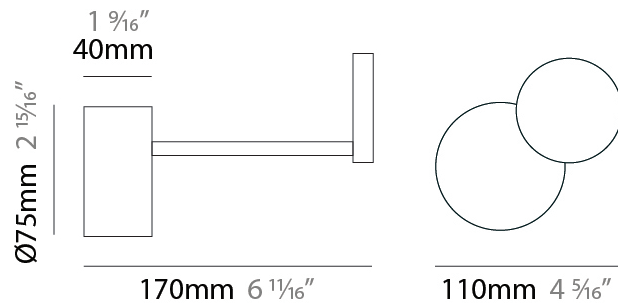

GENERAL

Series: Punto!
 Partner: Knikerboker
 Division: Design
 Installation: Surface
 Product Type: Wall Surface
 Mounting Location: Wall
 Light Distribution: Indirect

PHYSICAL

Shape: Round
 Length (mm): 110
 Length (in): 4 ⁵/₁₆
 Height (mm): 170
 Height (in): 6 ¹¹/₁₆
 Fixture Finish: [EWH](#) / [EBK](#) / [MAN](#) / [COF](#) / [PRD](#) / [SLF](#) / [GLF](#) / [CLF](#) / [BRL](#) / [GLD](#)
 Fixture Material: Steel

LED

Color Temperature (°K): 3000
 Max. Delivered Lumen (lm): 2900
 CRI: >85 CRI
 Lamp Life (hrs): 50000

OPTICAL

Adjustability: Tilt 90°

RATINGS AND CERTIFICATIONS

Certified By: Certified for North American Standards
 IP rating: IP20

GENERAL

Series: Punto!
 Partner: Knikerboker
 Division: Design
 Installation: Surface
 Product Type: Wall Surface
 Mounting Location: Wall
 Light Distribution: Indirect

PHYSICAL

Shape: Round
 Length (mm): 140
 Length (in): 5 ½
 Height (mm): 210
 Height (in): 8 ¼
 Fixture Finish: [EWH](#) / [EBK](#) / [MAN](#) / [COF](#) / [PRD](#) / [SLF](#) / [GLF](#) / [CLF](#) / [BRL](#) / [GLD](#)
 Fixture Material: Steel